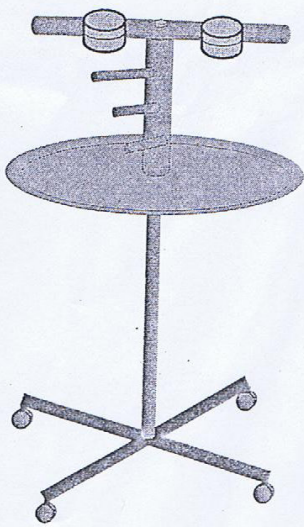

Rainforest T-Bar stand

ITEM:H51#